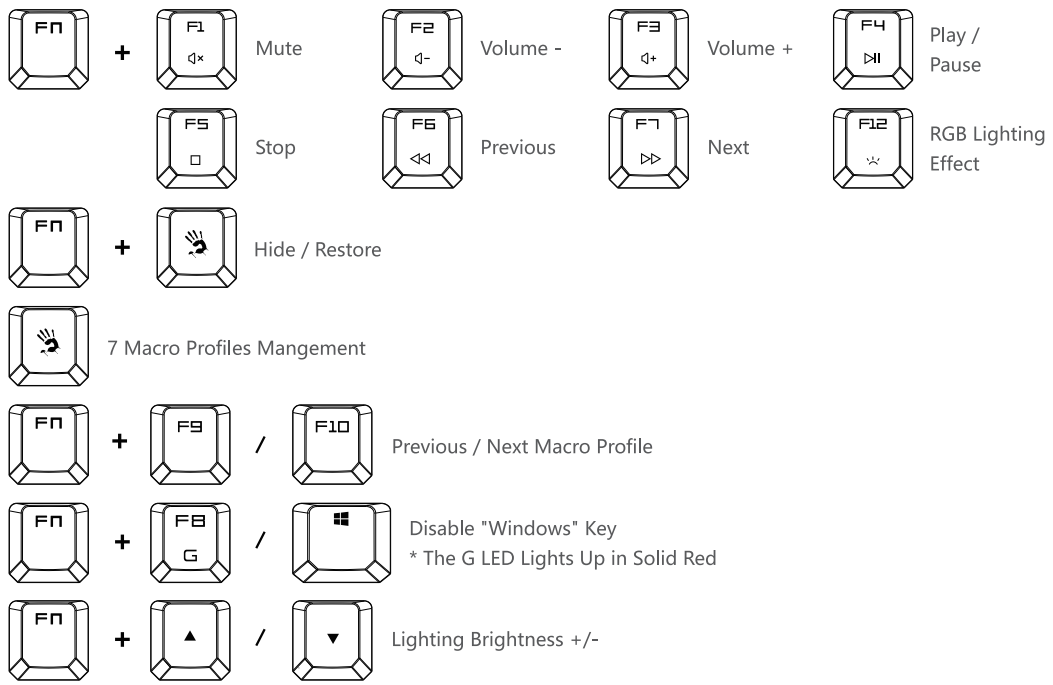

**COMBINATION FN KEYS**

**RGB ANIMATION CUSTOMIZATION SOFTWARE**

1) Default 10 Preset RGB Lighting Effects

2) Each key's lighting effects are programmable individually with 16.8 million color options, all easily set through Bloody KeyDominator Software.